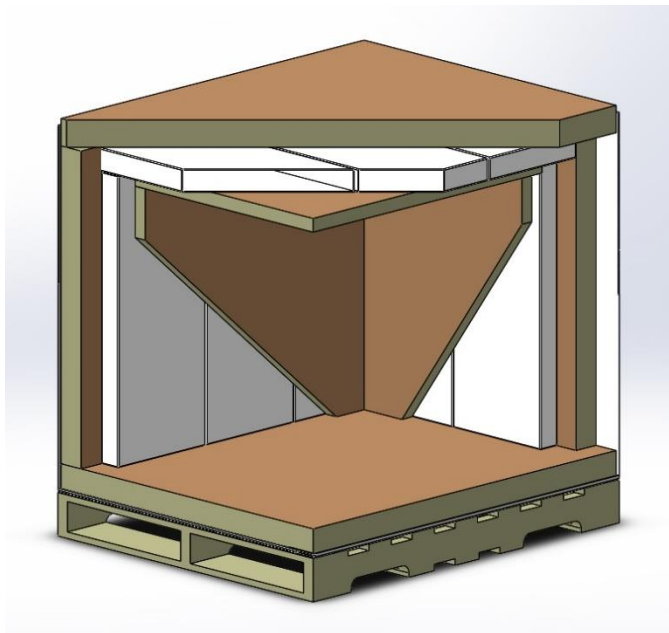

### CryoArc Pre-Qualified Pallet Shipper Lite

The CryoArc Pallet Shipper Lite is a very light insulated container offering superior thermal performance and able to withstand the heaviest loads. It has been specially designed for the transport of thermosensitive products in a cold chain between + 2° / + 8°C for a duration of transport.

The CryoArc Pallet Shipper Lite is a simplified version of our pallet shipper. By targeting performance in both summer and winter more precisely, we have simplified the design and reduced costs.

Seals are also available to guarantee its inviolability.

The CryoArc Pallet Shipper Lite is an **insulated container** designed for users. Everything has been designed to facilitate the packaging of the Pallet Shipper by your operators: