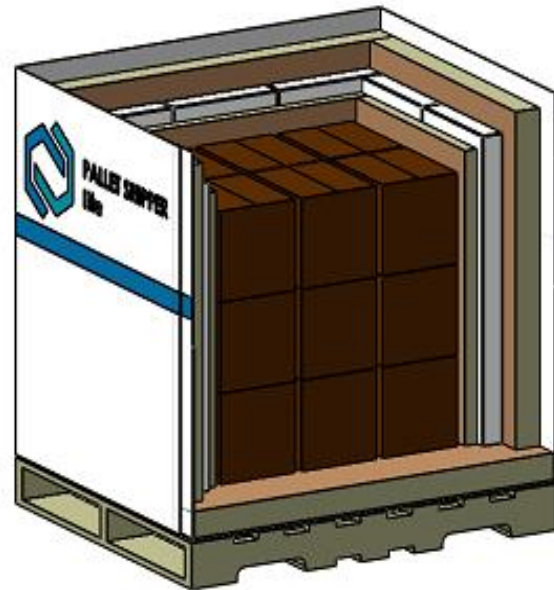

### CryoArc Pre-Qualified Pallet Shipper Lite

The CryoArc Pallet Shipper Lite is a very light insulated container offering superior thermal performance and able to withstand the heaviest loads. It has been specially designed for the transport of thermosensitive products in a cold chain between + 2° / + 8°C for a duration of transport.

The CryoArc Pallet Shipper Lite is a simplified version of our pallet shipper. By targeting performance in both summer and winter more precisely, we have simplified the design and reduced costs.

### Product Details

Item #	Product Name	Temperature Range	ID of Payload Box L x W x H (in)			Payload Mass (lb)	Duration (hours)
FPIR00016	CryoArc Pallet Shipper Lite	2-8°C	32.75	25.38	30.63	140	120