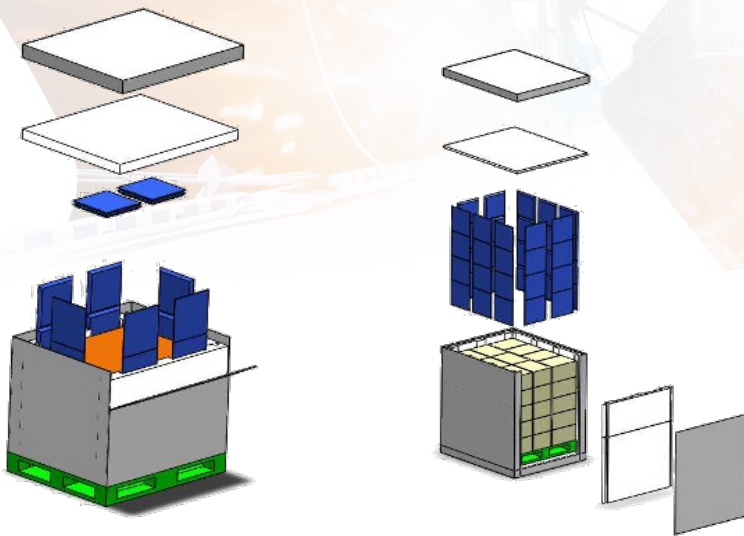

CryoArc™ Bulk Pallet Shipper System

CryoArc Bulk Pallet Shipper are pre-qualified against the toughest industry standards to ensure high performance when shipping bulk temperature-sensitive material.

Offered in both 2-8°C and CRT options, these systems are designed to be lighter, more cost-effective, and quick and easy to assemble.

Available in both 2-8°C and CRT options

Maintains temperature range up to 120 hours

Quick and easy to assemble

Two types of CryoArc™ Bulk Pallet Shipper to suit your needs:

CryoArc Bulk Pallet Shipper

The Bulk Pallet Shipper is sized to fit on a single 48"x40" pallet.