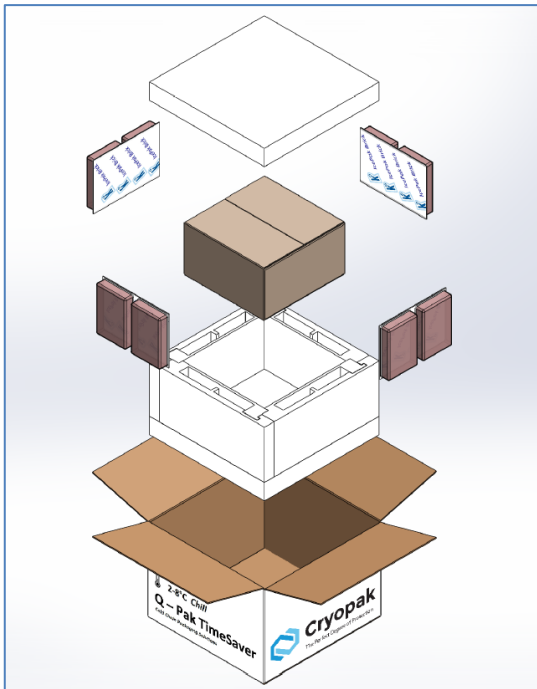

Q-Pak TimeSaver™ – Brick Refrigerants

The TimeSaver™ series of pre-qualified shipping solutions are designed to preserve the integrity of your products. These systems have been tested by our team of engineers in accordance with the highest quality industry standards to provide you with the comfort in knowing that your shipment will remain uncompromised from the hazards of distribution. The Q-Pak version is designed with brick refrigerants that ensure a quick and consistent pack-out each time.

Features

- Outer corrugated box.
- Payload box.
- Brick refrigerants.
- Pack-out instructions to ensure proper performance.
- Temperature Range: 2-8° C and CRT options available.

2-8°C | Q-Pak TimeSaver™ *Mini (Small)*

Item #	Description	Duration (hrs)	Payload (liters)	Payload ID (in)	Shipper Inner Dimensions (in)	Shipper Outer Dimensions (in)
FEPS01390	Q-Pak TS Mini 270	48	2.70	8 x 5.5 x 3.75	9 x 7.75 x 9	13 x 11.75 x 13
FEPS01324	Q-Pak TS Mini 583	48	5.83	10.25 x 4.75 x 7.31	11.88 x 8.5 x 8.5	15.88 x 12.5 x 12.5

United States

551 Raritan Center Pkwy – Edison, NJ
08837
(T) 888.827.3393

Canada

11000 Boulevard Pkwy – Anjou, QC
H1J 1R6
(T) 888.423.7251

Europe

1 rue Berthelot – 76150 Maromme,
France
(T) +33 (0) 2 32 82 59 65